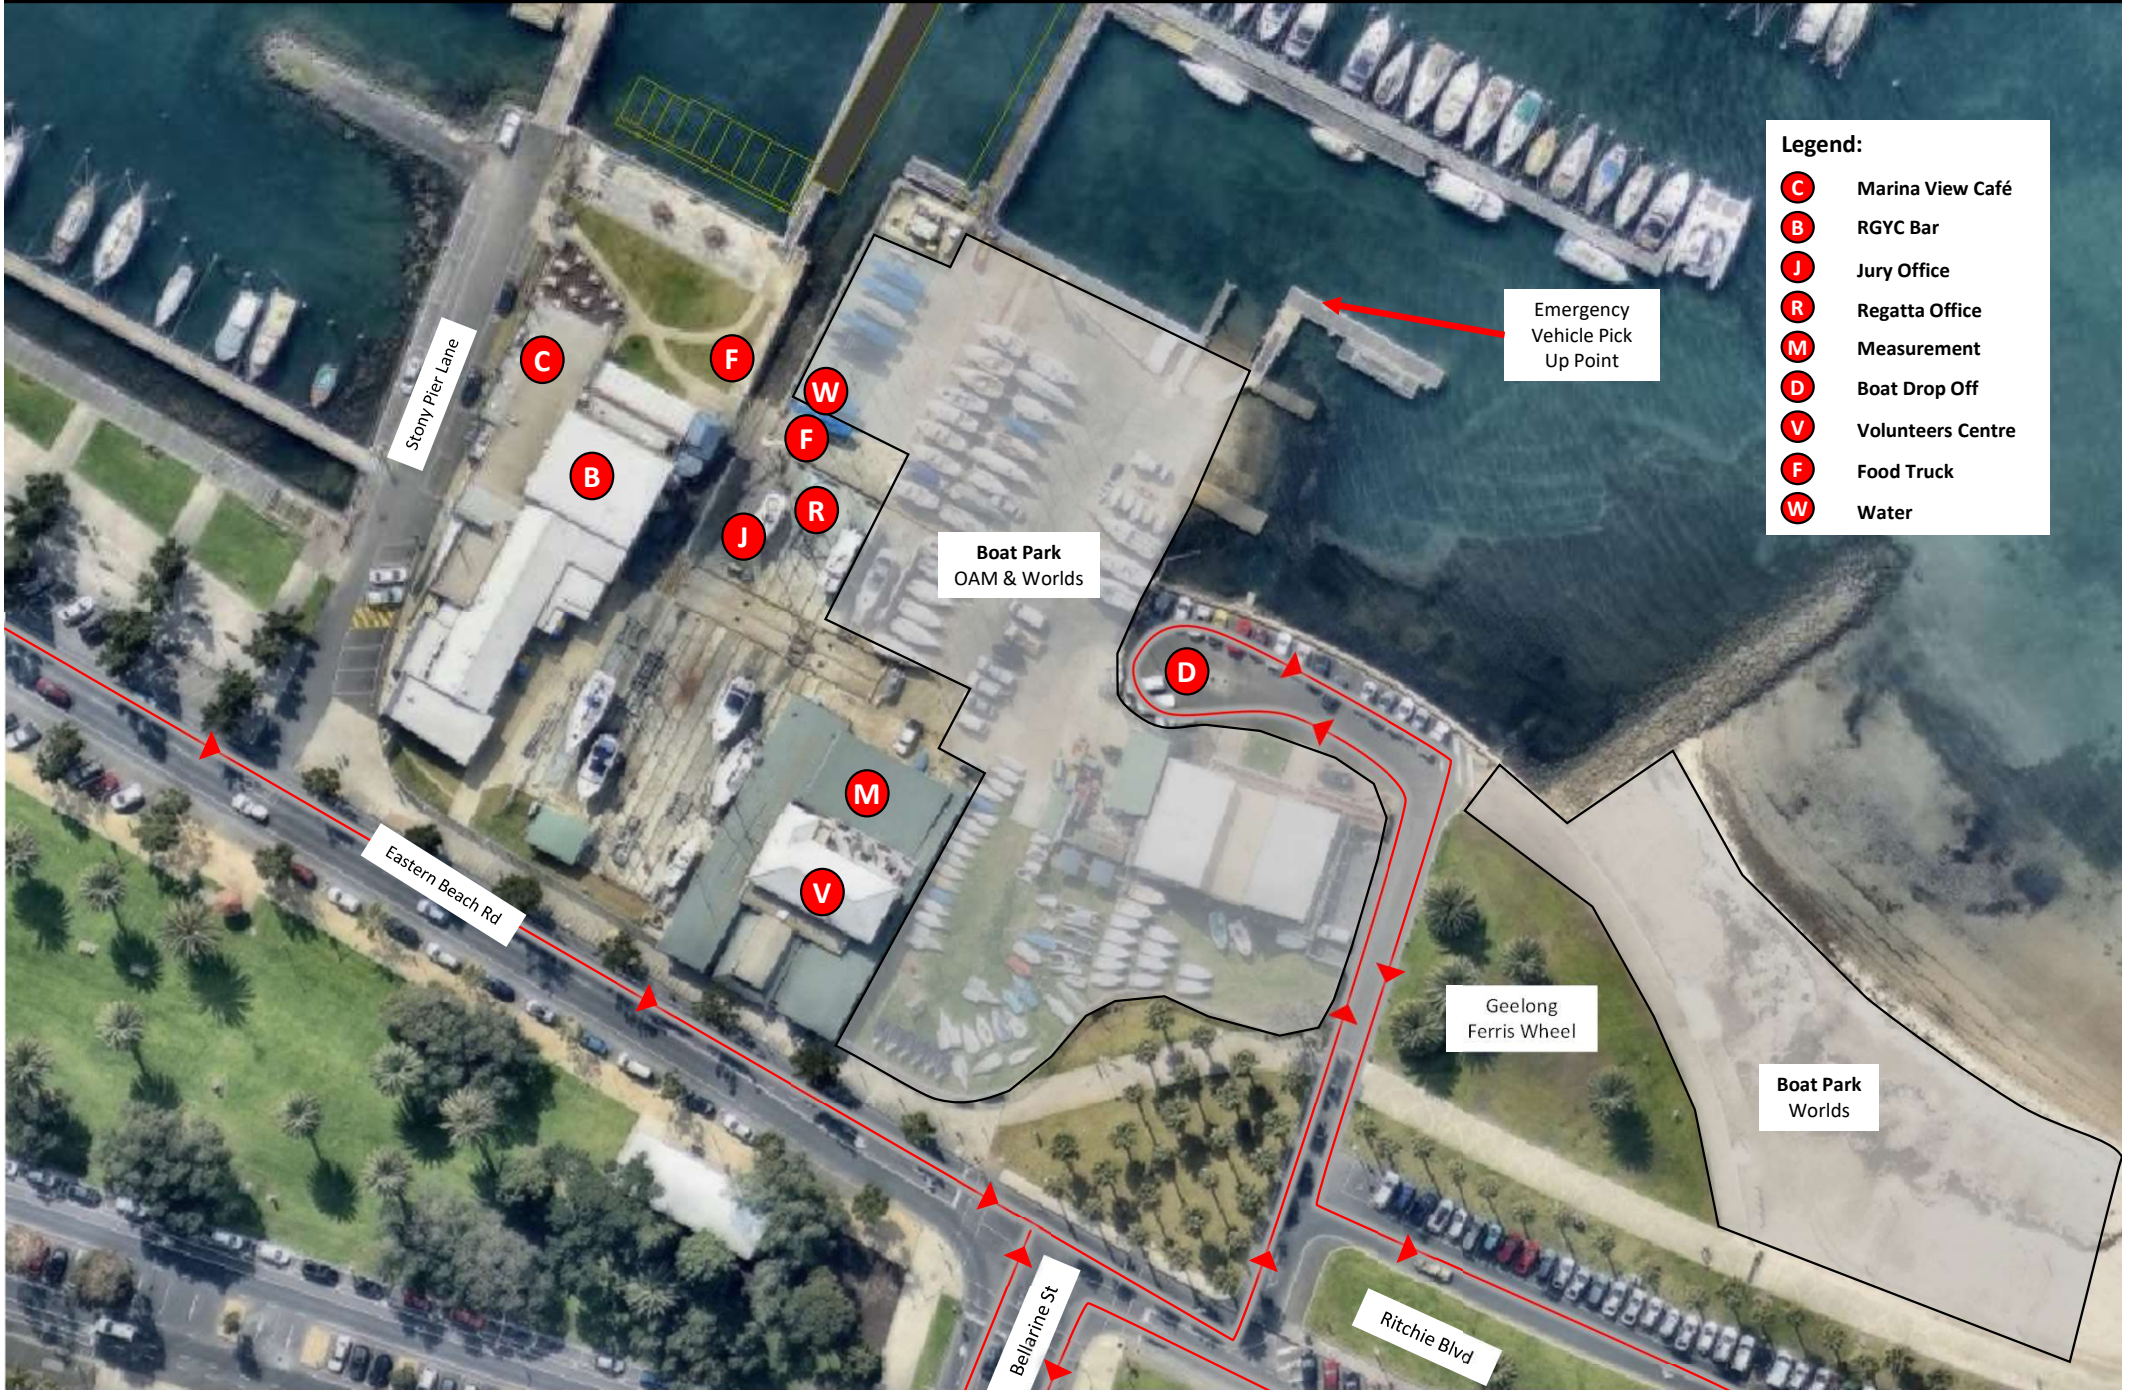

Laser Masters Oceania, Australian & World Championships

Royal Geelong Yacht Club – Site Plan

- Legend:**
- C** Marina View Café
 - B** RGYC Bar
 - J** Jury Office
 - R** Regatta Office
 - M** Measurement
 - D** Boat Drop Off
 - V** Volunteers Centre
 - F** Food Truck
 - W** Water

Boat Park
OAM & Worlds

Emergency
Vehicle Pick
Up Point

Geelong
Ferris Wheel

Boat Park
Worlds

Eastern Beach Rd

Bellarine St

Ritchie Blvd

Stony Pier Lane